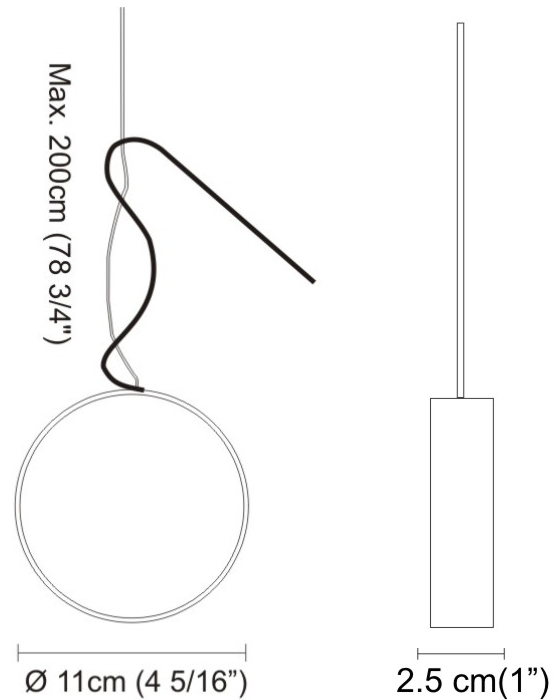

D131053-

base number   Finish
Options

1. To build a product code in our configurator select the specify button on the base model # product page
2. To build a manual product code on this datasheet choose from the options listed below in blue font and add the suffix to the base model #

GENERAL

Series: Do Not Disturb
Partner: Knikerboker
Division: Design
Installation: Suspension
Product Type: Pendant
Mounting Location: Ceiling
Light Distribution: Direct / Indirect

PHYSICAL

Shape: Round
Length (mm): 185
Length (in): 7 ⁵/₁₆
Width (mm): 25
Width (in): 1
Max. Overall Height (mm): 2000
Max. Overall Height (in): 78 ³/₄
Diffuser: Opal
Fixture Finish: EWH / EBK / MAN / COF / PRD / SLF / GLF / CLF / BRL
Fixture Material: Metal
Cable Details: Silicon Coaxial Cable 1500mm

ELECTRICAL

Lamp Type: LED
Input Wattage (W): 8
Total Output Wattage (W): 7
Dimming: 0-10V Dimming / Phase Dimming (120Vac Only)
Driver Included: Yes
Driver Location: Integrated
Driver Type: Constant Voltage - 120 / 277Vac
Driver Class: Class 2
Input Voltage (V): 120 - 277
Output Voltage (V): 24
Upon Request: (Not included - see components) Remote: 0-10Vdc dimming / (Included) Integral: Phase dimming @120Vac only / Non-dimming 277Vac

LED

Number of LEDs: 1
Color Temperature (°K): 3000
Nominal Lumen (lm): 1000
CRI: >85 CRI
Lamp Life (hrs): 50000

OPTICAL

RATINGS AND CERTIFICATIONS

Certified By: Certified for North American Standards
IP rating: IP20