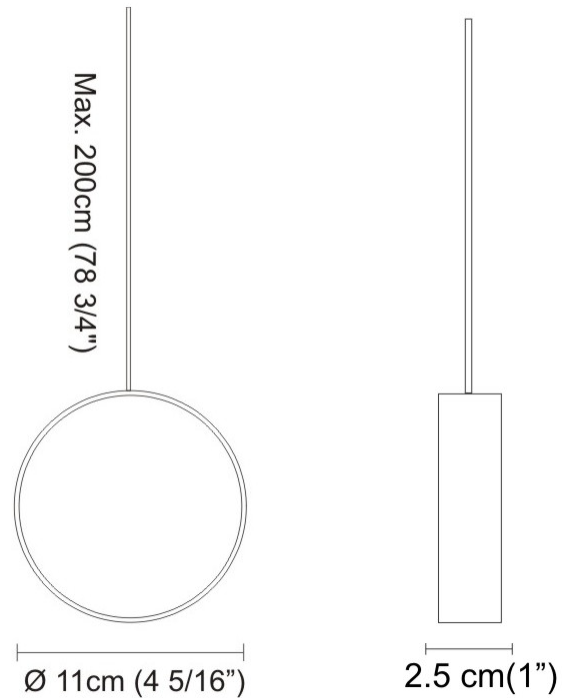

D131057-

base number Finish
Options

1. To build a product code in our configurator select the specify button on the base model # product page
2. To build a manual product code on this datasheet choose from the options listed below in blue font and add the suffix to the base model #

GENERAL

Series: Do Not Disturb
Partner: Knikerboker
Division: Design
Installation: Suspension
Product Type: Pendant
Mounting Location: Ceiling
Light Distribution: Direct / Indirect

PHYSICAL

Shape: Round
Length (mm): 110
Length (in): 4 ⁵/₁₆
Width (mm): 25
Width (in): 1
Max. Overall Height (mm): 2000
Max. Overall Height (in): 78 ³/₄
Diffuser: Opal
Fixture Finish: EWH / EBK / MAN / COF / PRD / SLF / GLF / CLF / BRL
Fixture Material: Metal
Cable Details: Silicon Coaxial Cable 1500mm

ELECTRICAL

Lamp Type: LED
Input Wattage (W): 8
Total Output Wattage (W): 7
Dimming: 0-10V Dimming / Phase Dimming (120Vac Only)
Driver Included: Yes
Driver Location: Integrated
Driver Type: Constant Voltage - 120 / 277Vac
Driver Class: Class 2
Input Voltage (V): 120 - 277
Output Voltage (V): 24
Upon Request: (Not included - see components) Remote: 0-10Vdc dimming / (Included) Integral: Phase dimming @120Vac only / Non-dimming 277Vac

LED

Number of LEDs: 1
Color Temperature (°K): 3000
Max. Delivered Lumen (lm): 1000
CRI: >85 CRI
Lamp Life (hrs): 50000

OPTICAL

RATINGS AND CERTIFICATIONS

Certified By: Certified for North American Standards
IP rating: IP20